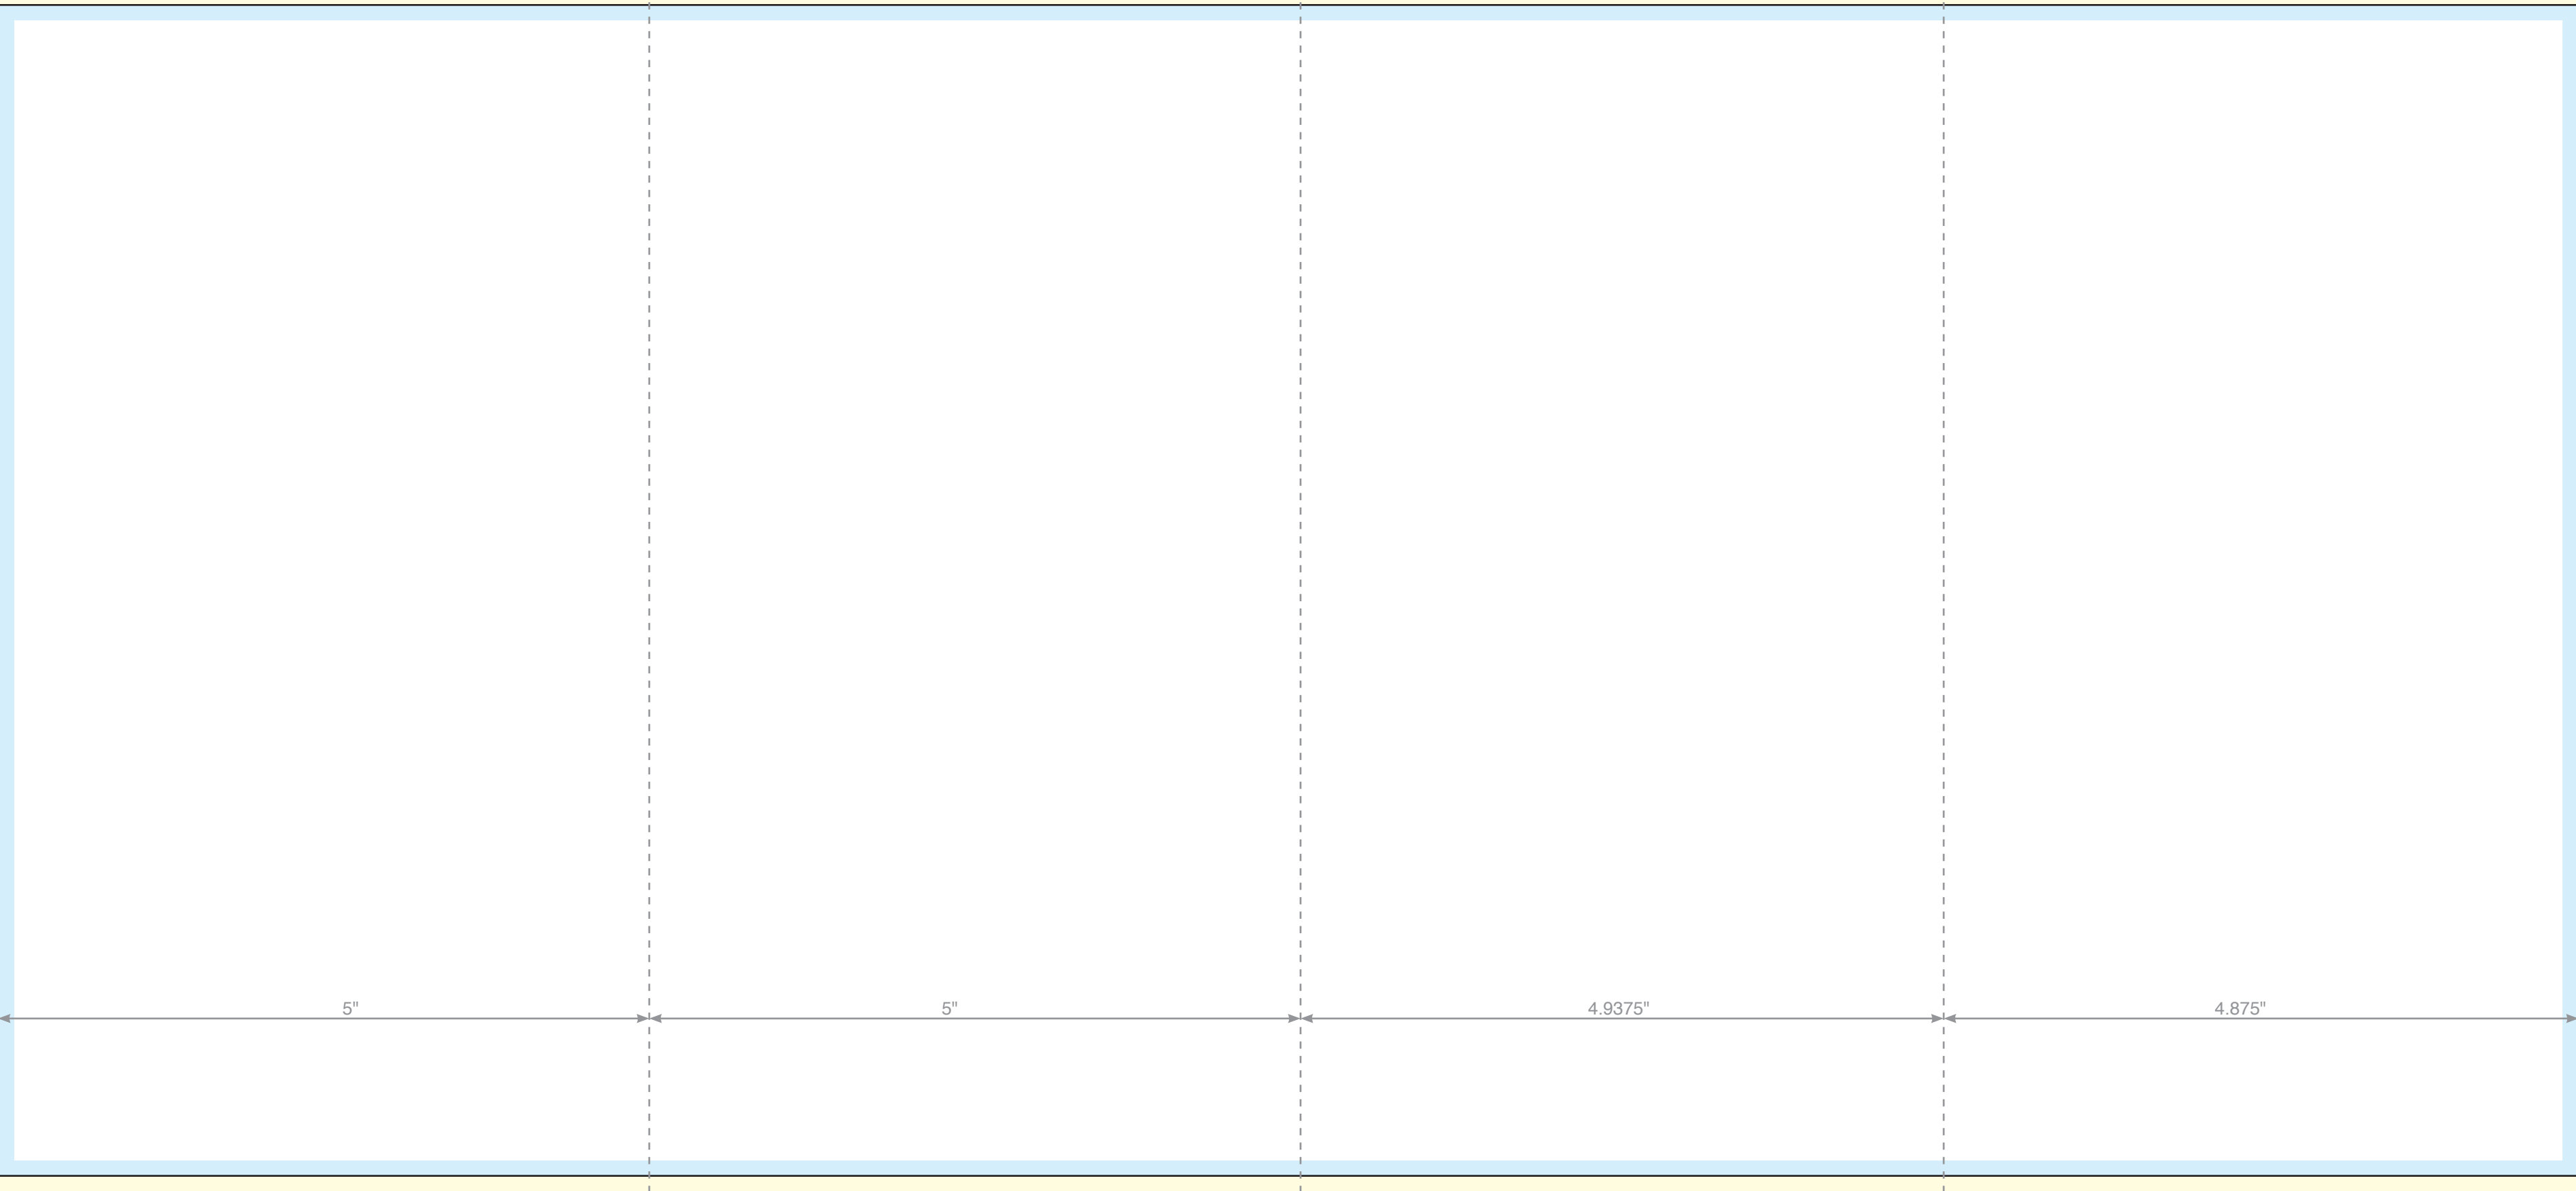

OUTSIDE

4.875"

4.9375"

5"

5"

Product: 9 x 20 4 panel Roll Fold Brochure
Actual Document Size: 9 x 19.8125
■ Bleed ■ Safe Area | Folds | Document Size

INSIDE

Product: 9 x 20 4 panel Roll Fold Brochure
Actual Document Size: 9 x 19.8125
■ Bleed ■ Safe Area | Folds | Document Size