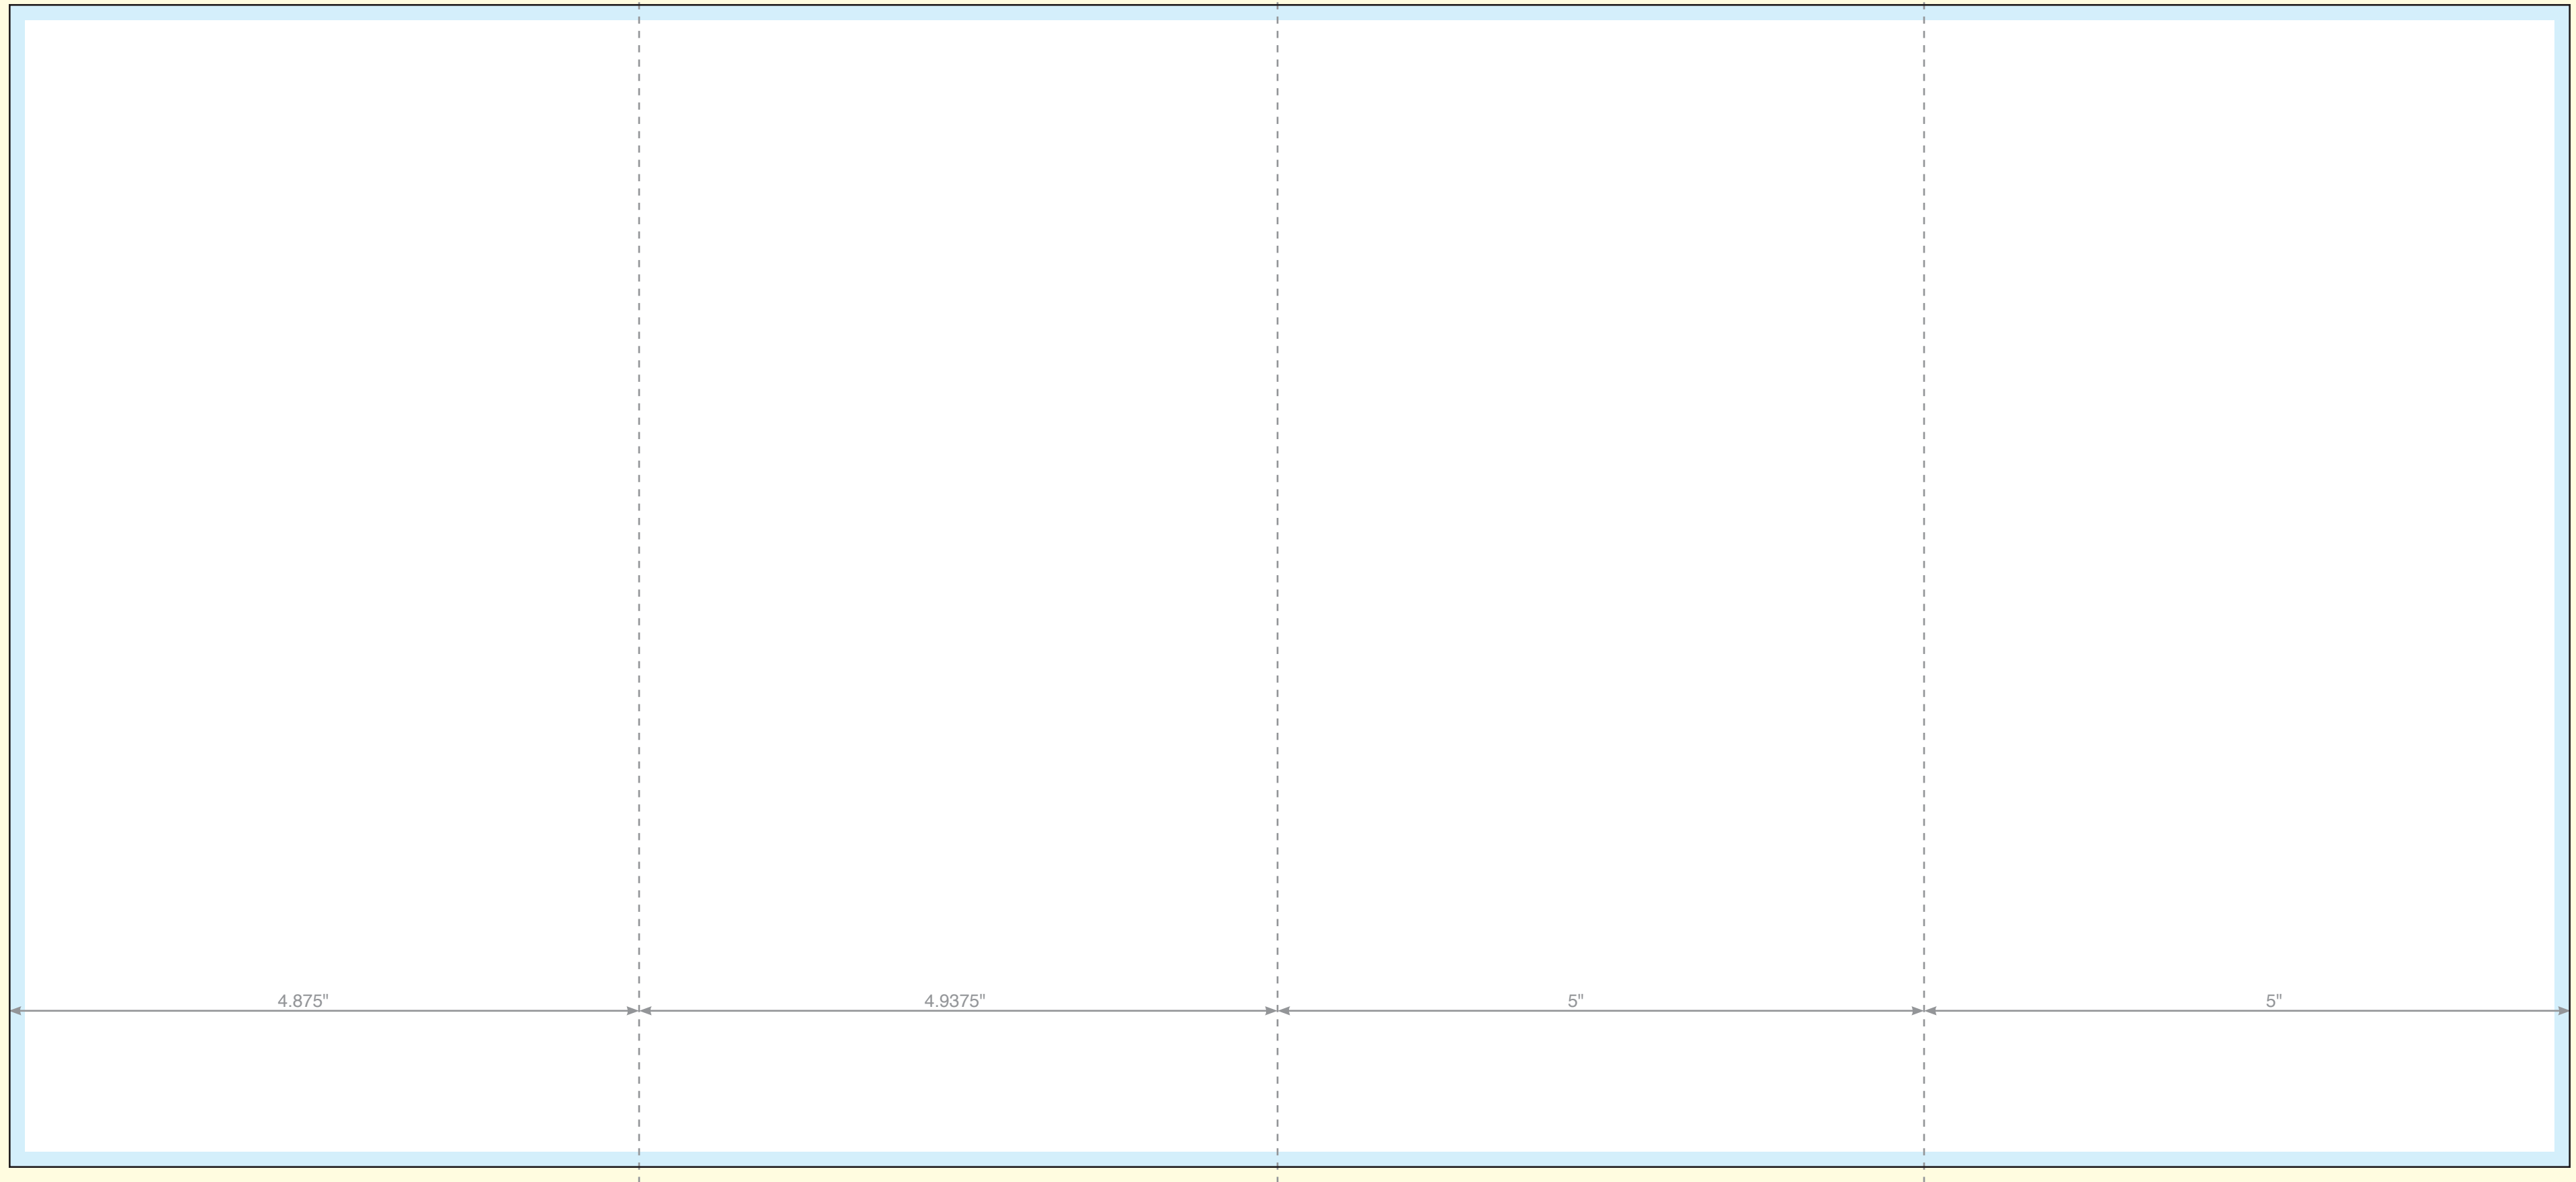

OUTSIDE

4.875"

4.9375"

5"

5"

Product: 9 x 20 4 panel Roll Fold Brochure
Actual Document Size: 9 x 19.8125
■ Bleed ■ Safe Area | Folds | Document Size

INSIDE

Product: 9 x 20 4 panel Roll Fold Brochure
Actual Document Size: 9 x 19.8125
■ Bleed ■ Safe Area | Folds | Document Size